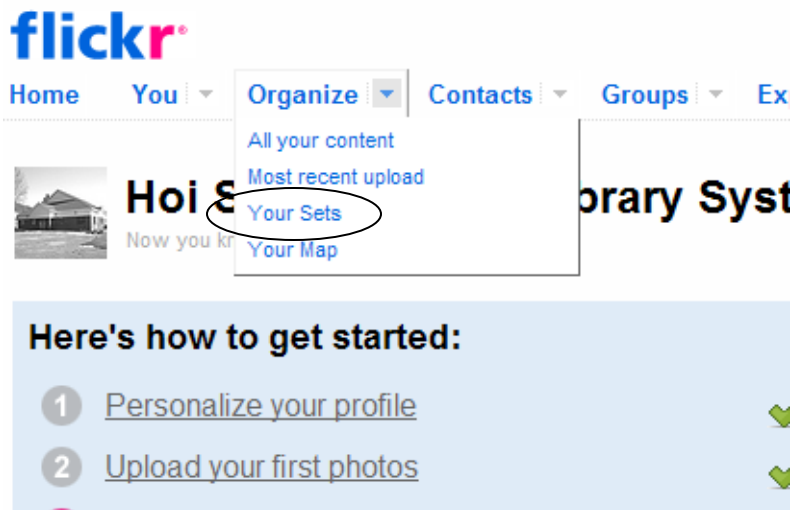

Create a Set in Flickr

1. Login to your Flickr account.
2. Click on **Organize** in menu and then **Your Sets**

3. Click **Create new set** button.

4. Enter a name for the set and drag over uploaded pictures.
5. Click the **Save** button.